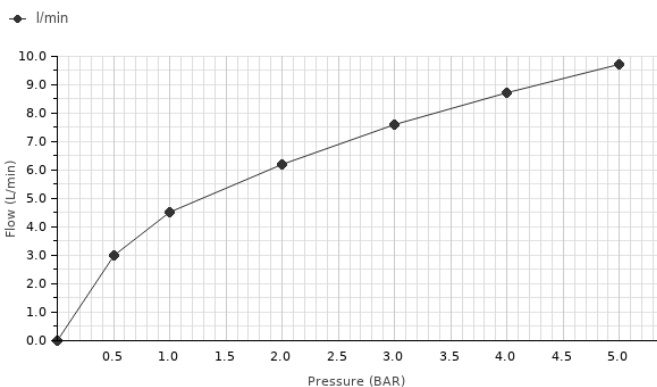

LOUNGE

Designed by
SIMONE MICHELI

Description

Single lever bidet mixer 3/8". Ø25 mm ceramic cartridge. Length of hoses 470 mm. Without pop-up waste. Flow rate 7,6 l/min. at 3 bar.

Finish

white
100073042

Other Finishes

chrome
100063519

copper
100210956

brushed copper
100305695

titanium
100208750

brushed titanium
100305669

brushed copper
100305696

Flow rate diagramme

Pressure (bar)	0	0.5	1	2	3	4	5
Flow - l/min (±15%)	0	3	4.5	6.2	7.6	8.7	9.7

Technical drawing

Dimensions in mm